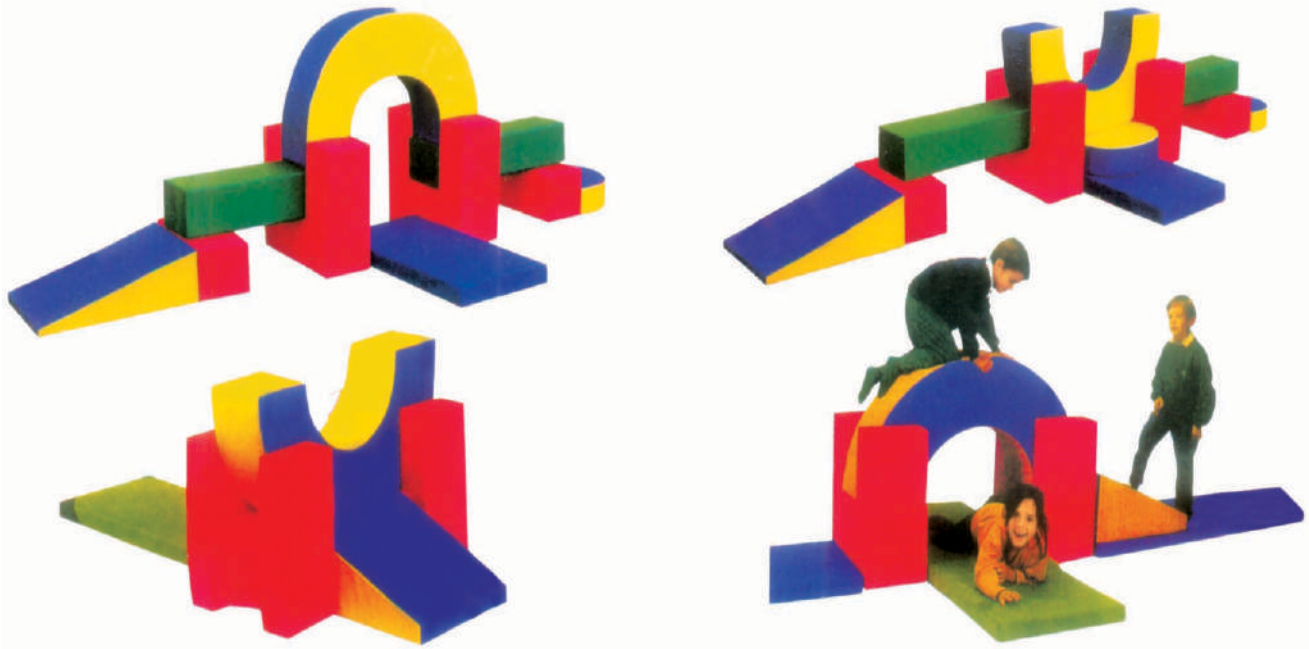

RPS-271 SUPER SENIOR SLIDE COMBO
Size:L64" x W64" x H43"x T54"
₹ 10080.00

RPS-272 SUPER PRIME SLIDE
Size:L55" x W24.5" x H33.5"x T44"
₹ 3600.00

RPS-273 MONUMENTAL SLIDE COMBO
Size:L61" x W47" x H41" x T44"
₹ 6840.00

RSS-138
6 FT. WAVE SLIDE
₹ 16940.00

RSS-126
6.5 FT. ROTO WAVE METAL SLIDE
₹ 28560.00

RSS-149
8.5 FT. ROTO WAVE METAL SLIDE
₹ 51900.00

RSS-150
10 FT. ROTO WAVE METAL SLIDE
₹ 62800.00

RSPS-100
SOFT PLAY MULTI-GYM
 ₹ 84100.00

WALK & BALANCE ACTIVITY

RSPS-101
SOFT PLAY RING & ROLLER SET
 ₹ 65350.00

RSPS-106
SOFT PLAY CLIMBING CENTRE
 ₹ 84700.00

RSPS-102
SOFT PLAY GYM
 ₹ 78650.00

RSPS-118
SOFT PLAY BALL POOL
 (6 FT. x 4 FT.)
 ₹ 63550.00