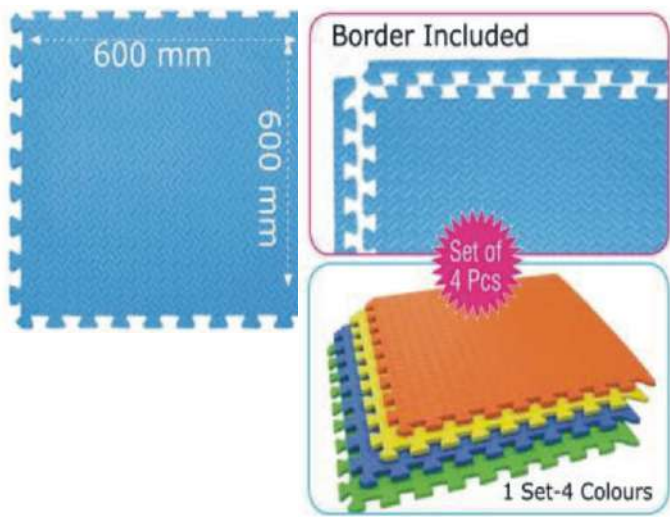

RPS-305 DUCK BIN
L10" x W20" x H25.5"
₹ 2400.00

RPS-306 RABBIT BIN
L11.5" x W18" x H27"
₹ 2400.00

RPS-307 PENGUIN BIN
L13" x W17" x H35"
₹ 3000.00

RPS-308 JUMBO MUSHROOM BIN
D26" x H39.3"
₹ 5760.00

**RPS-309 COLOURFUL PLAY MAT
(SET OF 4 MATS)**