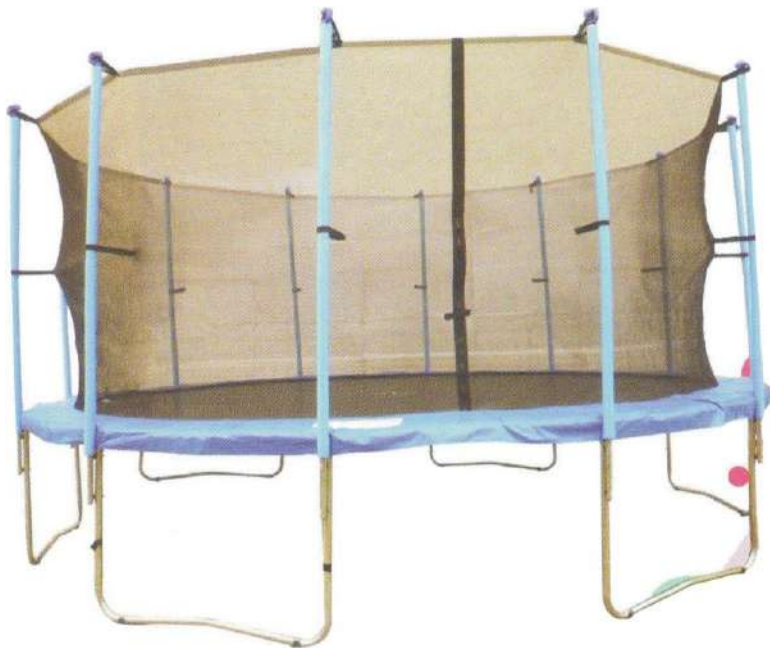

RPS-281 TRAMPOLINE (WITH NET)
Size:D-168” ₹ 44220.00