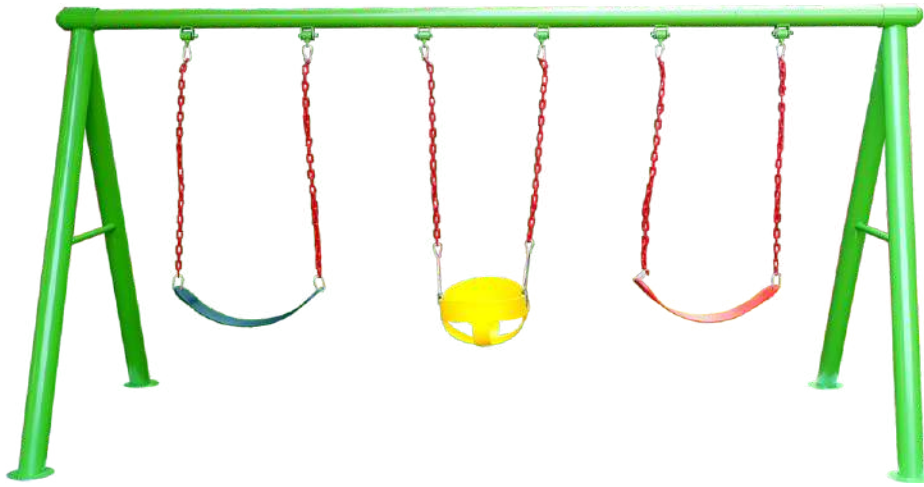

RMPS-506
HALF MOON CLIMBER
SIZE : L230 x B155 x H100cms
₹ 35700.00

RMPS-513
MULTI CLIMBER
SIZE : L180 x B178 x H178cms
₹ 59200.00

RMPS-520N
NET SWING SET
SIZE : L305 x B130 x H250cms
₹ 48500.00

RMPS-515N
DOUBLE ARC SWING SET
SIZE : L305 x B130 x H250cms
₹ 42500.00