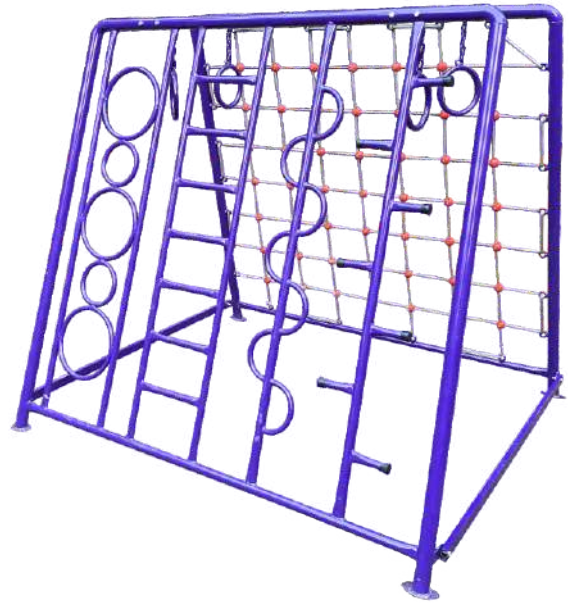

Features

- SPIRAL SLIDE
- DOUBLE SWING SET
- DOUBLE SLIDE
- STAIRS

RMPS-426
TOMATO SWING SET PLAY YARD
 SIZE : L 560 x B 230 x H 310cms
 ₹ 315200.00

Features

- SPIRAL SLIDE
- SINGLE MULTI-COLOUR SLIDE
- SEE THROUGH TUNNEL SLIDE
- CRAWL THROUGH TUNNEL SLIDE
- DOUBLE SLIDE
- STAIRS

RMPS-428
CATERPILLAR INDOOR / OUTDOOR PLAY YARD
 SIZE : L 750 x B 250 x H 280cms
 ₹ 599000.00

Features

- SPIRAL SLIDE
- TRIPLE MULTI-COLOUR SLIDE
- SPIRAL SLIDE
- SEATING BENCH
- CLIMBING LADDER

RMPS-429
TRIPLE FUN PLAY YARD
 SIZE : L 800 x B 550 x H 380cms
 ₹ 792000.00

RMPS-506
HALF MOON CLIMBER
SIZE : L230 x B155 x H100cms
₹ 35700.00

RMPS-513
MULTI CLIMBER
SIZE : L180 x B178 x H178cms
₹ 59200.00

RMPS-520N
NET SWING SET
SIZE : L305 x B130 x H250cms
₹ 48500.00

RMPS-515N
DOUBLE ARC SWING SET
SIZE : L305 x B130 x H250cms
₹ 42500.00