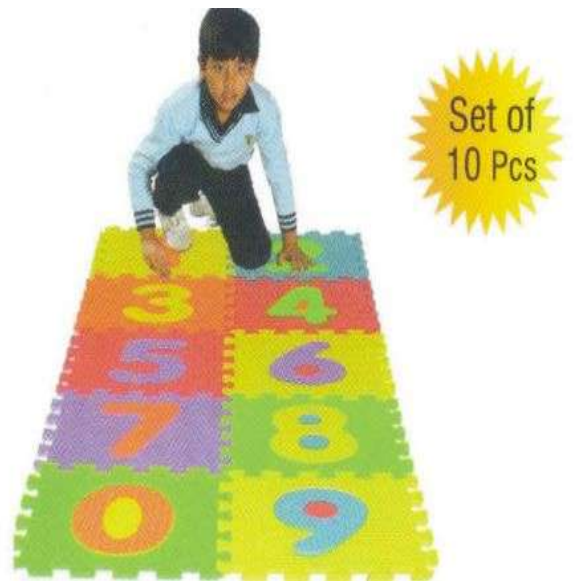

**RPS-312 NUMBER MAT
(SET OF 10 MATS)**

1. L250 x W250 x Th9 mm
   ₹ 780.00