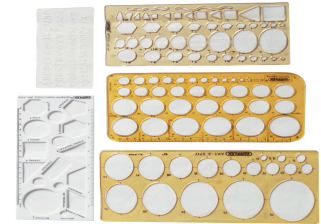

RM-23 Pictorial Numbers (Wooden)
₹ 400.00

RM-24 Number Flash Cards (1-20)
₹ 175.00

RM-25 SHAPES BOARD-BIG (WOODEN)
₹ 350.00

RM-26 SHAPES MAGIC (WOODEN)
₹ 280.00

RM-27 STENCIL SET (SET OF 5) (PLASTIC)
₹ 300.00